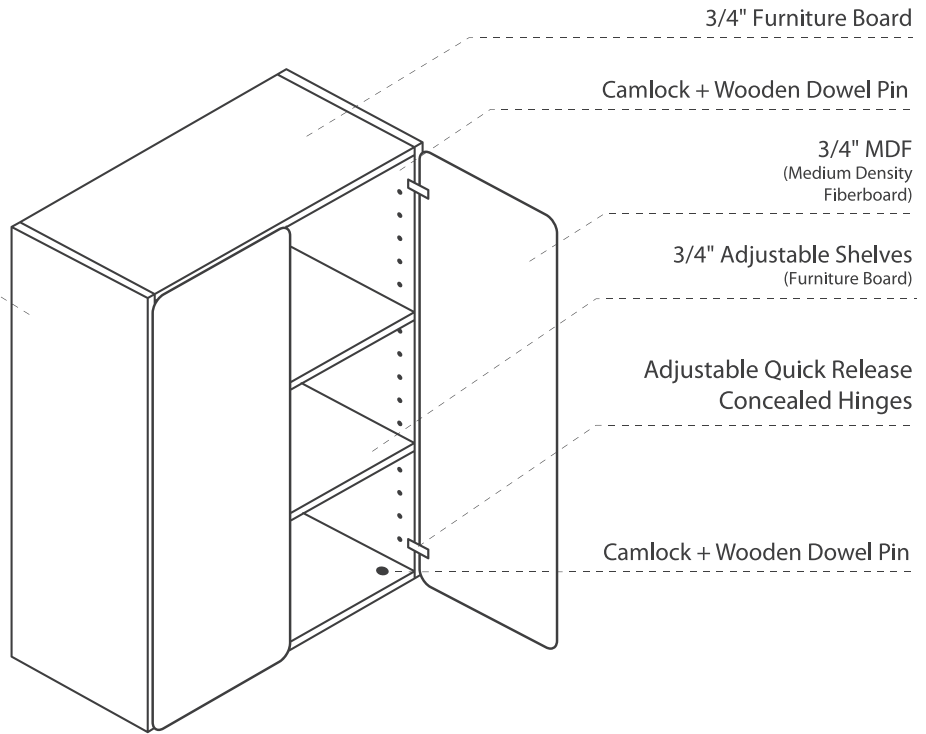

Sierra – Frameless Cabinet Construction

Full Overlay

WALL CABINETS

3/4" Furniture Board End Panels

BASE CABINETS

3/4" Furniture Board Top Rails

3/4" Furniture Board

Fully finished interior, sides and drawer box in matching color