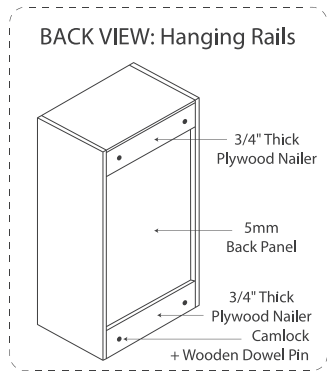

Sierra – Frameless Cabinet Construction

Full Overlay

WALL CABINETS

3/4" Furniture Board End Panels

BASE CABINETS

3/4" Furniture Board Top Rails

3/4" Furniture Board

Fully finished interior, sides and drawer box in matching color