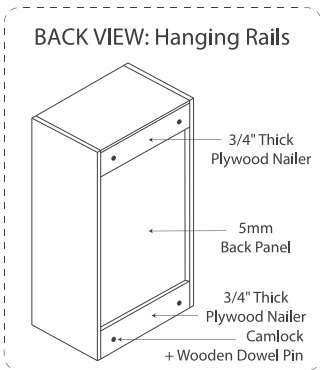

### BASE CABINETS

3/4" Furniture Board Top Rails

3/4" Furniture Board

Fully finished interior, sides and drawer box in matching color